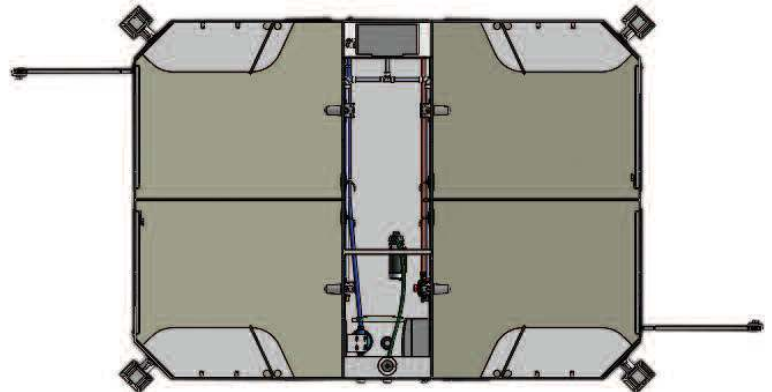

- Unique 100% copolymer body
- Resists most damage
- Will NEVER rot
- Simple, reliable design throughout
- Jet-washable inside and out
- Unique 10 year body warranty

Standard layout

Technical data	GW4P
Length	2.9m
Width	2.1m
Height	2.2m
Weight	650kg
Water	Mains feed
Boiler LPG	Rinnai
Waste Pump	Flojet
Capacity approx.	20 people/hr

### Standard features:

- Coloured floor and white walls
- Powerful shower heads
- Flue-less boiler
- Individual cubicles with built in seats
- Fork pockets
- Hiab lifting eyes
- Individual levelling legs
- LED Lights